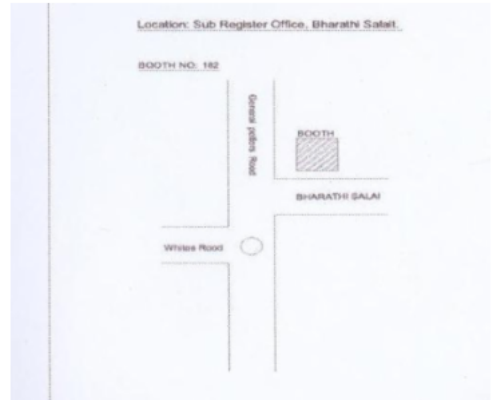

Cad View

Key MAP View

Minimum Basic Amenities	Water Available	Ramp Available	Plug points Available	Toilet Available
	Available	Available	Available	Available