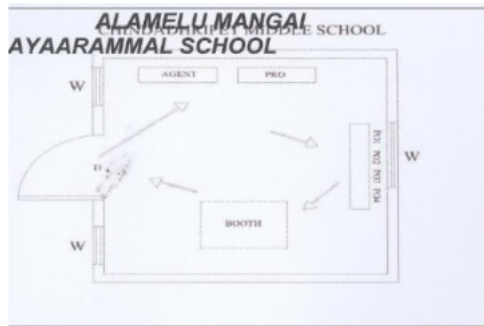

Nazri Naksha

Google Map View

Polling Station Building Front View

Polling Station Front View

Cad View

Minimum Basic Amenities	Water Available	Ramp Available	Plug points Available	Toilet Available

Key MAP View