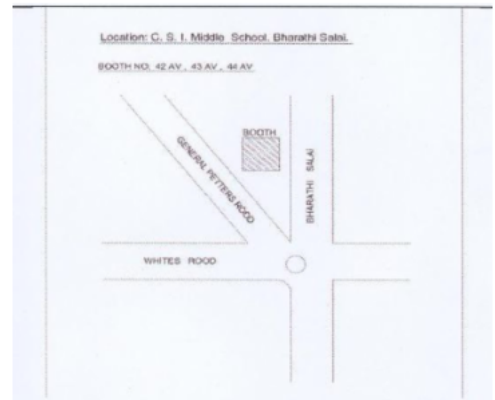

Cad View

Key MAP View

Minimum Basic Amenities	Water Available	Ramp Available	Plug points Available	Toilet Available