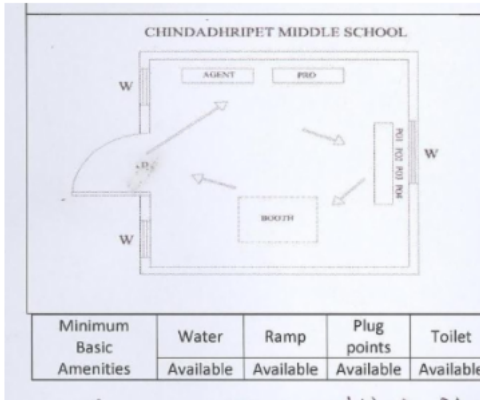

Nazri Naksha

Google Map View

Polling Station Building Front View

Polling Station Front View

Cad View

Key MAP View