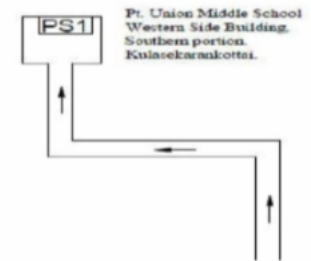

Cad View

Key MAP View

(a) Land marks
(b) Road Names