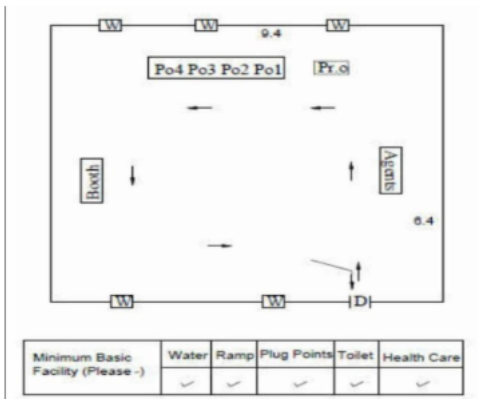

Nazri Naksha

Google Map View

Polling Station Building Front View

Polling Station Front View

Cad View

Key MAP View