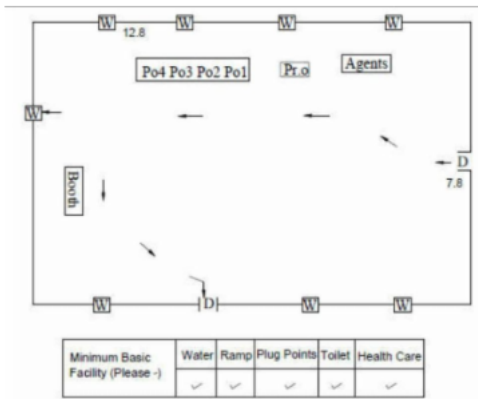

Nazri Naksha

Google Map View

Cad View