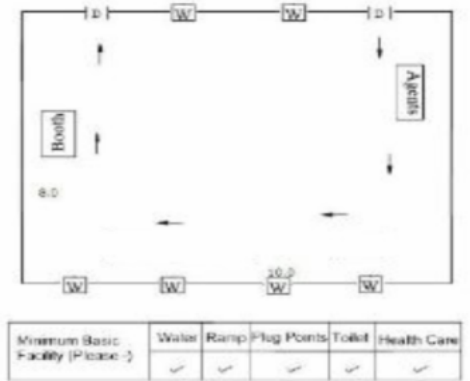

Nazri Naksha

Google Map View

Polling Station Building Front View

Polling Station Front View

Cad View

Key MAP View