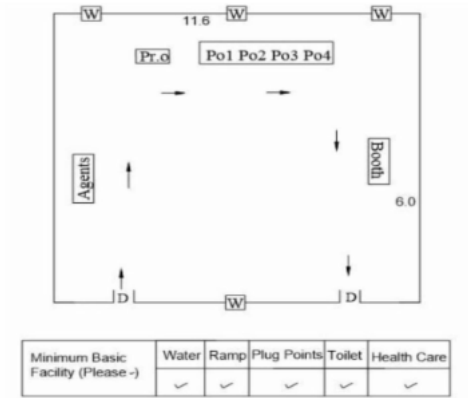

Nazri Naksha

Google Map View

Polling Station Building Front View

Polling Station Front View

Cad View

Key MAP View