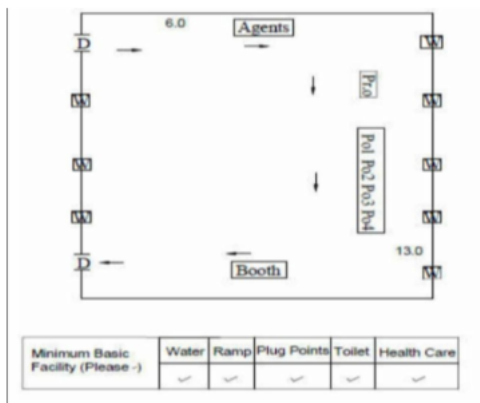

Nazri Naksha

Google Map View

Polling Station Building Front View

Polling Station Front View

Cad View

Key MAP View