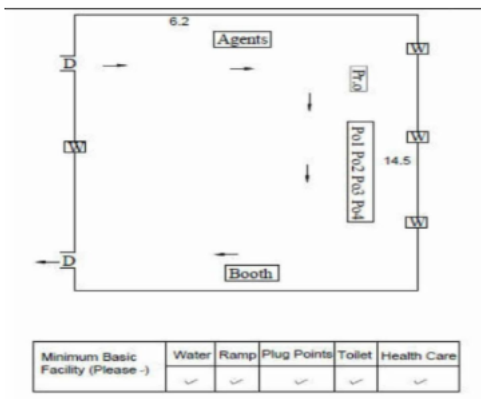

Nazri Naksha

Google Map View

Polling Station Building Front View

Polling Station Front View

Cad View

Key MAP View