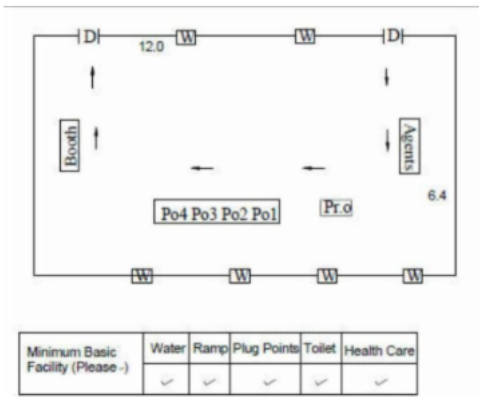

Nazri Naksha

Google Map View

Cad View