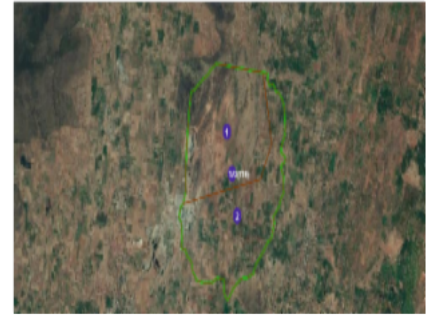

Nazri Naksha

Google Map View