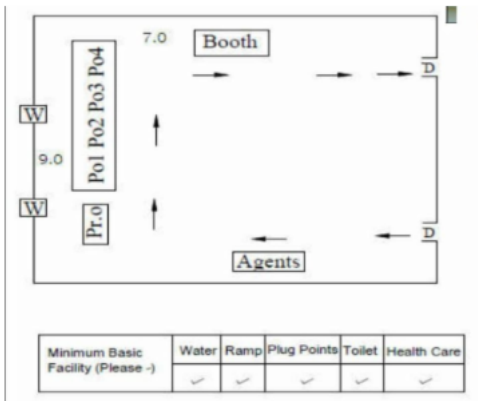

Nazri Naksha

Google Map View

Polling Station Building Front View

Polling Station Front View

Cad View

Key MAP View