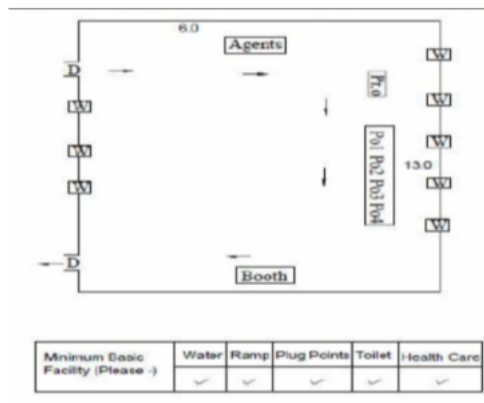

Nazri Naksha

Google Map View

Polling Station Building Front View

Polling Station Front View

Cad View

Key MAP View