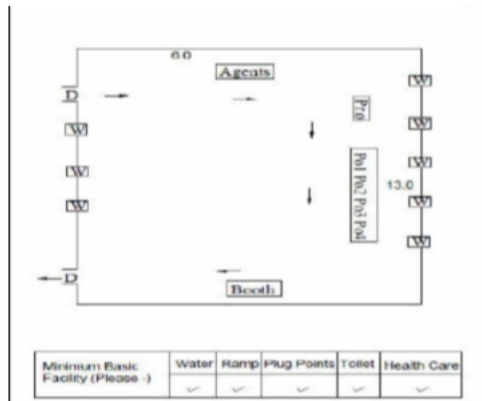

Nazri Naksha

Google Map View

Polling Station Building Front View

Polling Station Front View

Cad View

Key MAP View