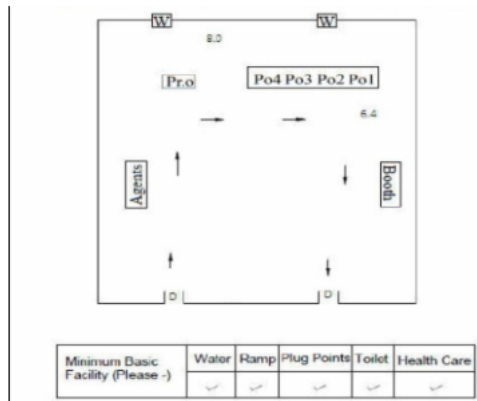

Nazri Naksha

Google Map View

Polling Station Building Front View

Polling Station Front View

Cad View

Key MAP View