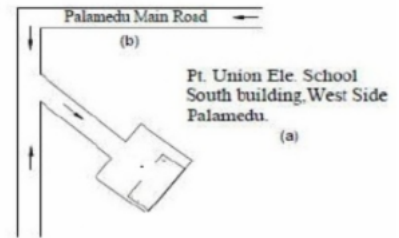

Cad View

Key MAP View

Minimum Basic Facility (Please -)	Water	Ramp	Plug Points	Toilet	Health Care
	✓	✓	✓	✓	✓

(a) Land marks
(b) Road Names