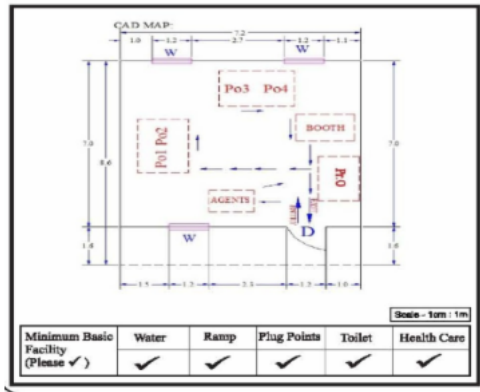

Nazri Naksha

Google Map View

Polling Station Building Front View

Polling Station Front View

Cad View

Key MAP View