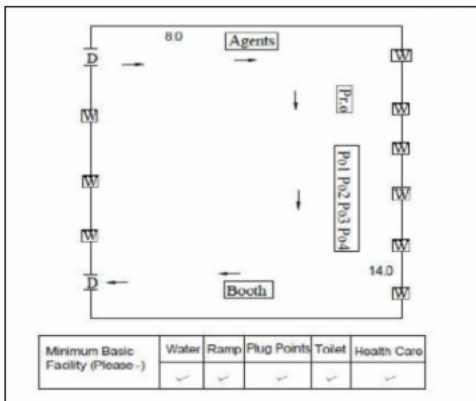

Nazri Naksha

Google Map View

Polling Station Building Front View

Polling Station Front View

Cad View

Key MAP View