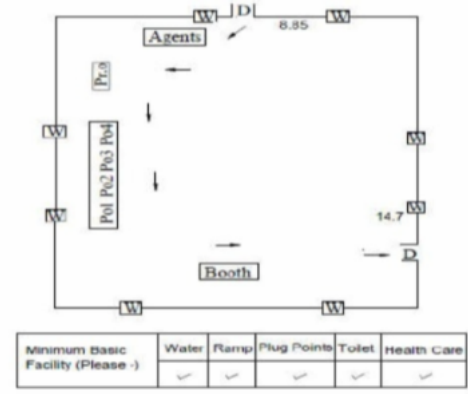

Nazri Naksha

Google Map View

Polling Station Building Front View

Polling Station Front View

Cad View

Key MAP View