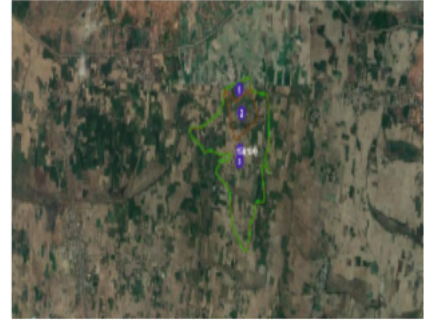

Nazri Naksha

Google Map View