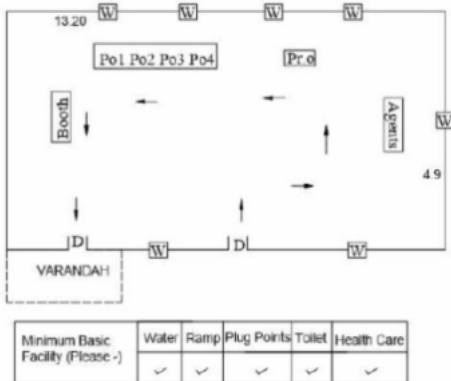

Cad View

Key MAP View

(a) Land marks
(b) Road Names