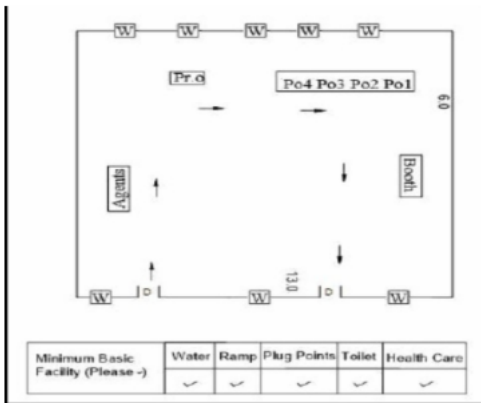

Nazri Naksha

Google Map View

Polling Station Building Front View

Polling Station Front View

Cad View

Key MAP View