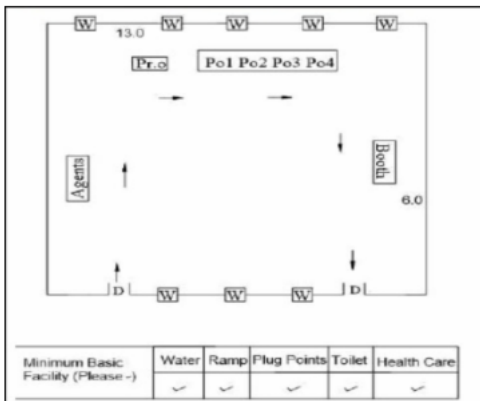

Nazri Naksha

Google Map View

Polling Station Building Front View

Polling Station Front View

Cad View

Key MAP View