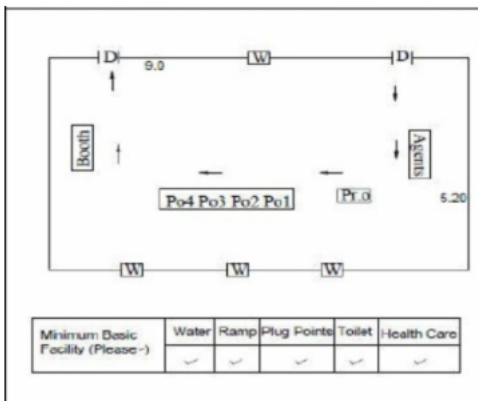

Nazri Naksha

Google Map View

Cad View