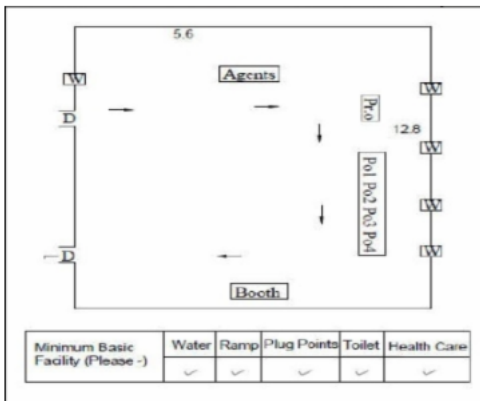

Nazri Naksha

Google Map View

Polling Station Building Front View

Polling Station Front View

Cad View

Key MAP View