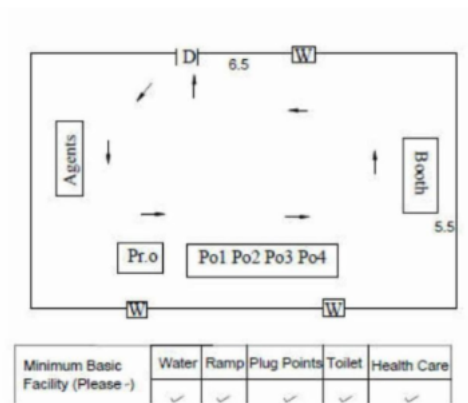

Nazri Naksha

Google Map View

Polling Station Building Front View

Polling Station Front View

Cad View

Key MAP View