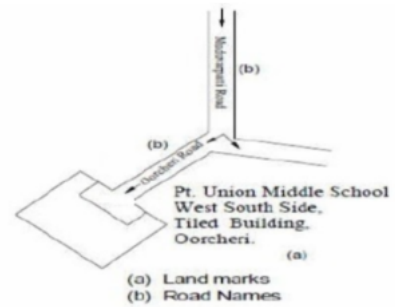

Cad View

Key MAP View

Minimum Basic Facility (Please -)	Water	Ramp	Plug Points	Toilet	Health Care
	✓	✓	✓	✓	✓