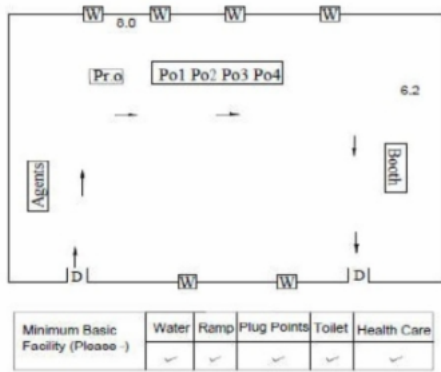

Nazri Naksha

Google Map View

Polling Station Building Front View

Polling Station Front View

Cad View

Key MAP View