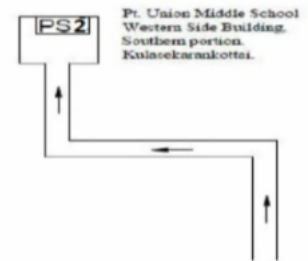

Key MAP View

(a) Land marks
(b) Road Names