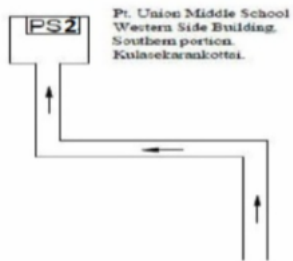

Cad View

(a) Land marks
(b) Road Names