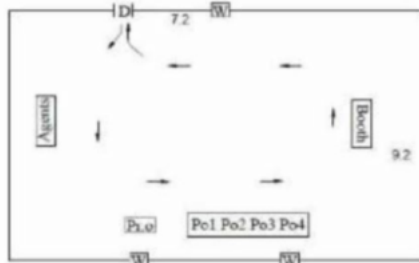

Cad View

Minimum Basic Facility (Pease-)	Water	Ramp	Plug Points	Toilet	Health Care
	✓	✓	✓	✓	✓