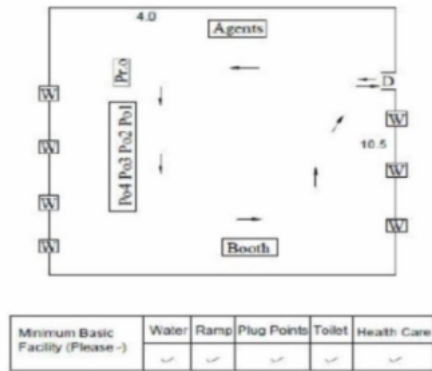

Nazri Naksha

Google Map View

Polling Station Building Front View

Polling Station Front View

Cad View

Key MAP View