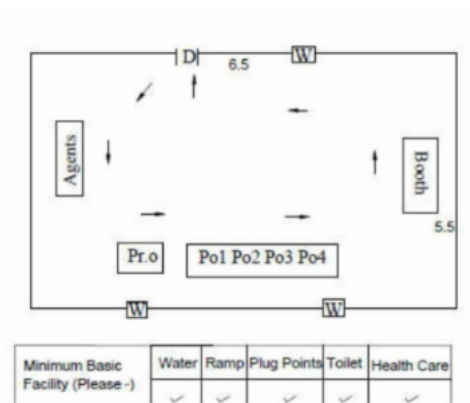

Nazri Naksha

Google Map View

Polling Station Building Front View

Polling Station Front View

Cad View

Key MAP View