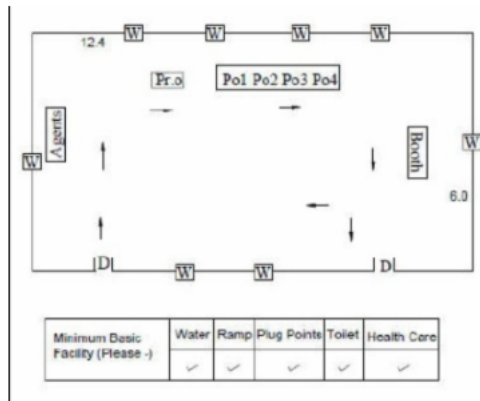

Nazri Naksha

Google Map View

Cad View