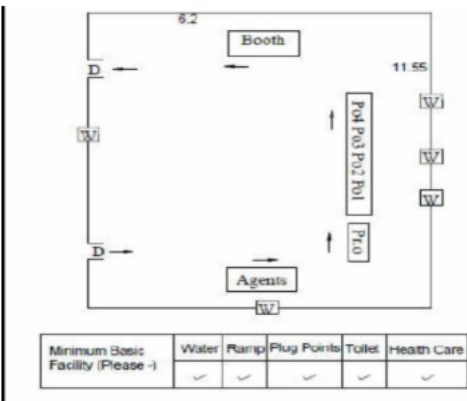

Nazri Naksha

Google Map View

Polling Station Building Front View

Polling Station Front View

Cad View

Key MAP View