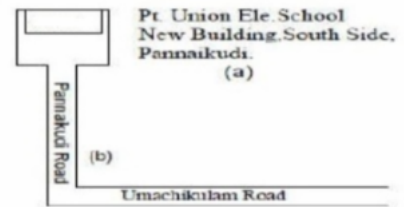

(a) Land marks
(b) Road Names