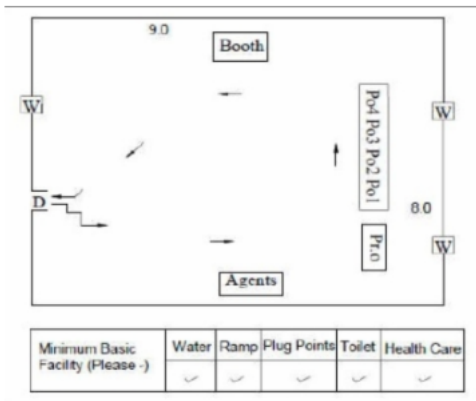

Nazri Naksha

Google Map View

Cad View

(a) Land marks
(b) Road Names