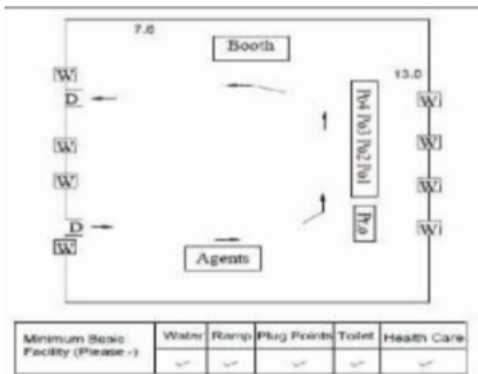

Cad View

Key MAP View

(a) Land marks
(b) Road Names