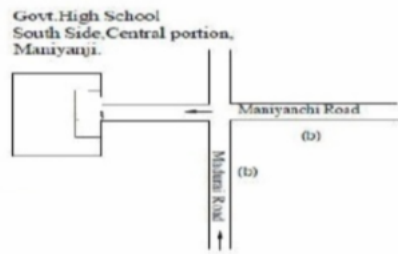

Key MAP View

(a) Land marks
(b) Road Names