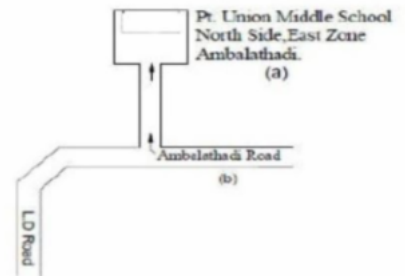

Key MAP View

(a) Land marks
(b) Road Names