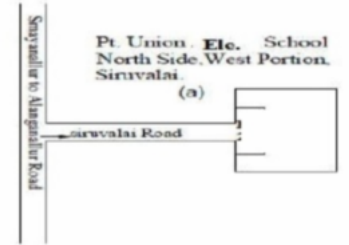

- (a) Land marks
- (b) Road Names