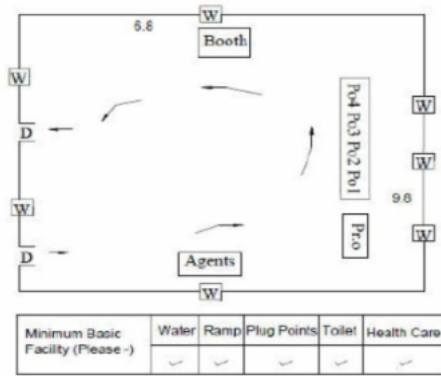

Nazri Naksha

Google Map View

Polling Station Building Front View

Polling Station Front View

Cad View

Key MAP View