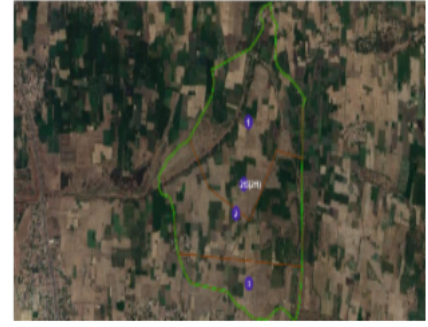

Nazri Naksha

Google Map View