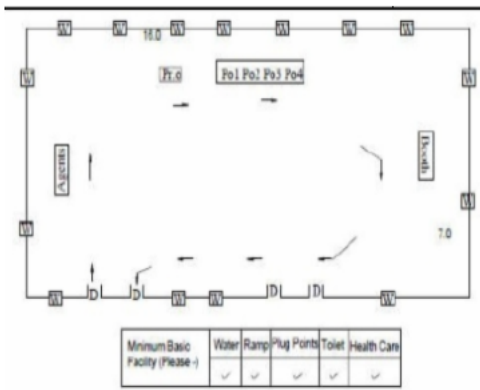

Nazri Naksha

Google Map View

Polling Station Building Front View

Polling Station Front View

Cad View

Key MAP View