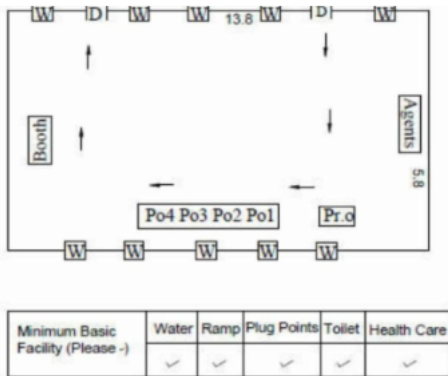

Nazri Naksha

Google Map View

Polling Station Building Front View

Polling Station Front View

Cad View

Key MAP View