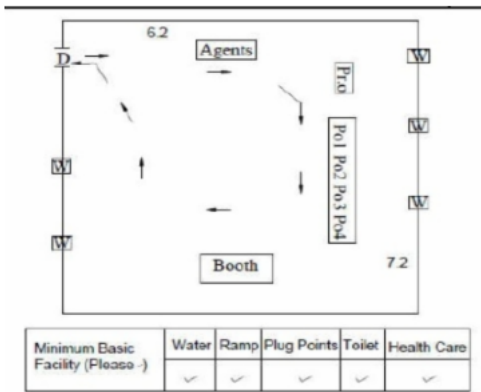

Nazri Naksha

Google Map View

Polling Station Building Front View

Polling Station Front View

Cad View

Key MAP View