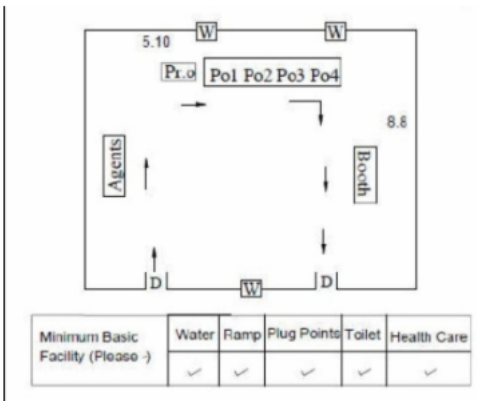

Nazri Naksha

Google Map View

Polling Station Building Front View

Polling Station Front View

Cad View

Key MAP View