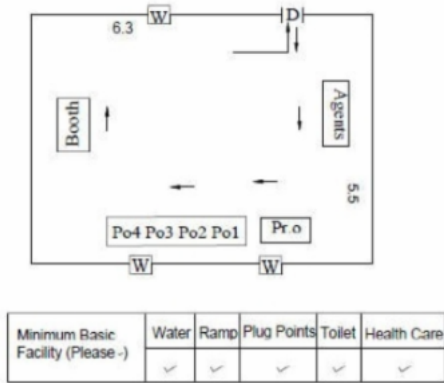

Nazri Naksha

Google Map View

Polling Station Building Front View

Polling Station Front View

Cad View

Key MAP View