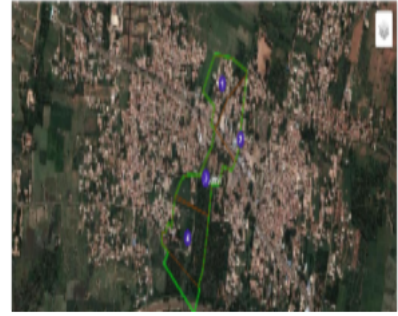

Nazri Naksha

Google Map View