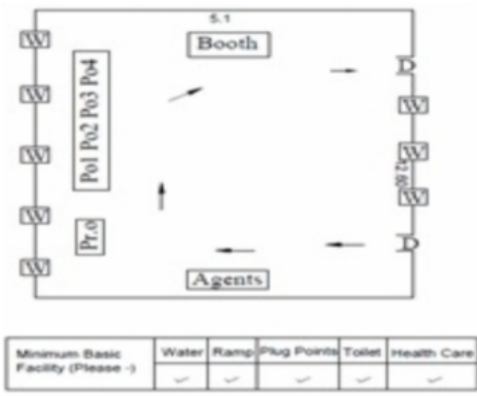

Nazri Naksha

Google Map View

Polling Station Building Front View

Polling Station Front View

Cad View

Key MAP View