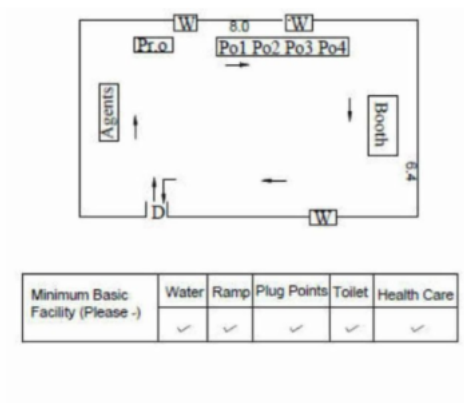

Nazri Naksha

Google Map View

Polling Station Building Front View

Polling Station Front View

Cad View

Key MAP View